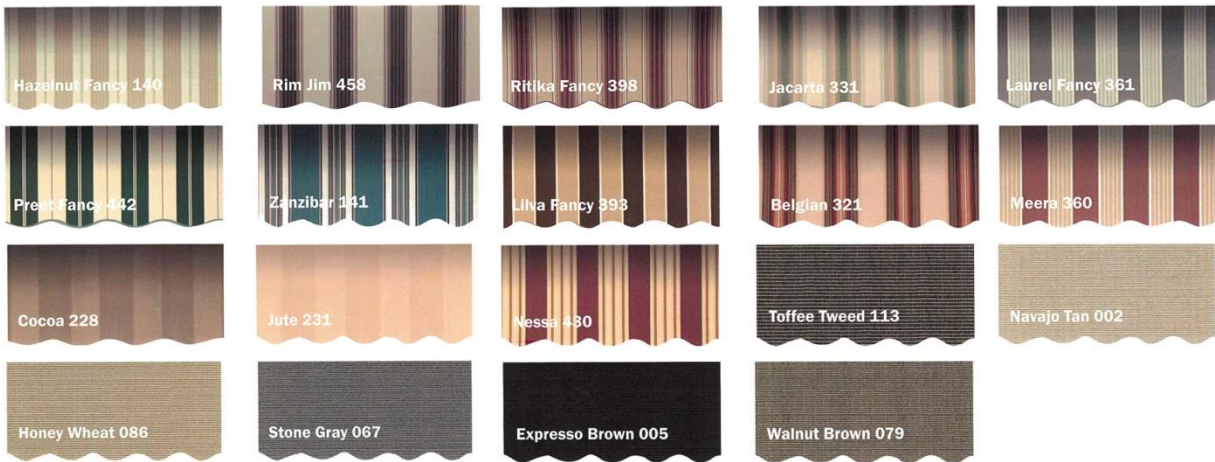

19 Docril Awning Colors and Over 200 Sunbrella Colors Offered

Valance Styles Offered

Frame Colors